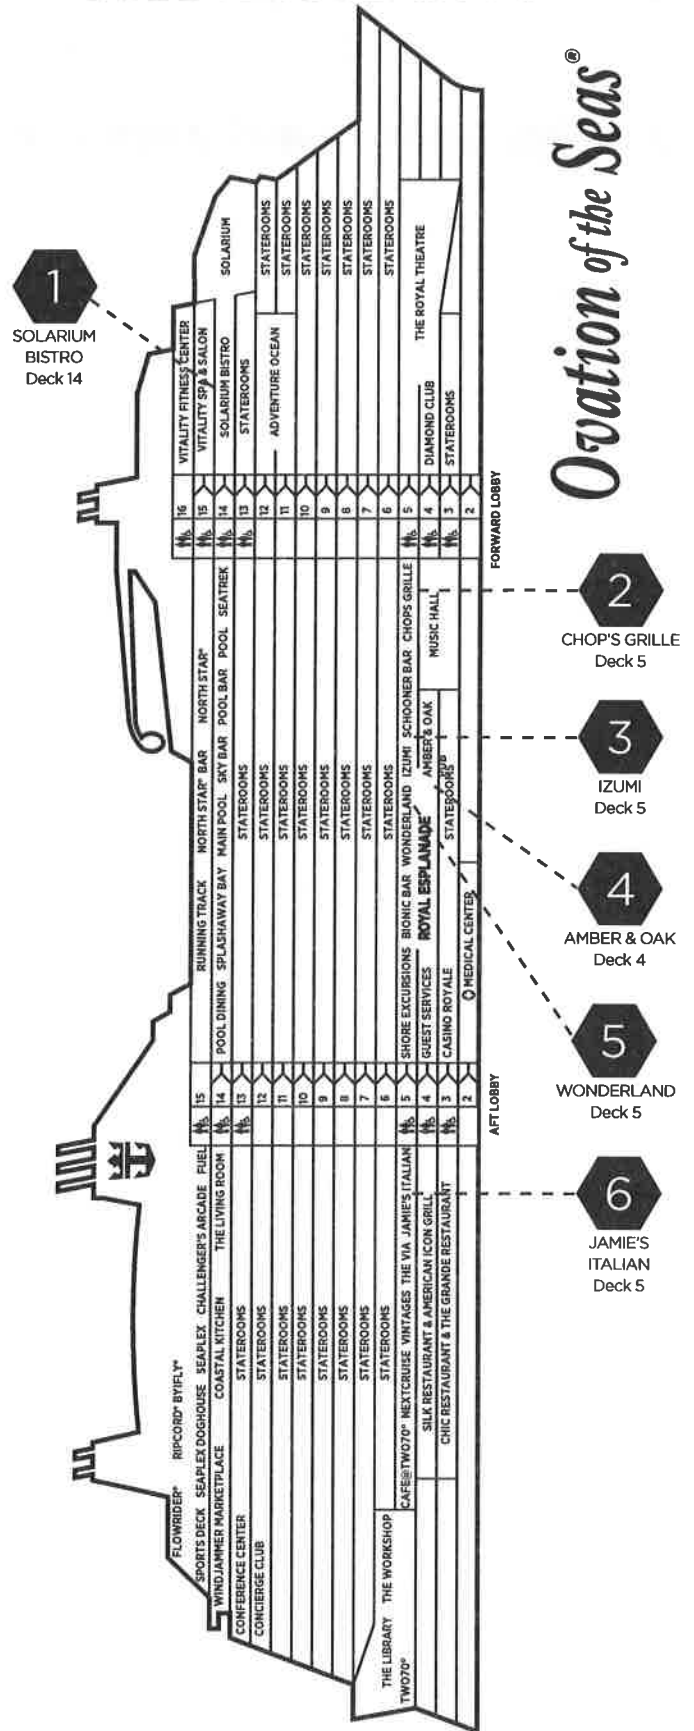

Late Evening Adult (18+) Venues: Please note that Amber & Oak Pub is an Adult Only venue after 9:00 pm and Music Hall after midnight.

TOP 6 RESTAURANTS

DAILY PLANNER

Sea Day
Headliner: *Mig Ayca*
International Performance